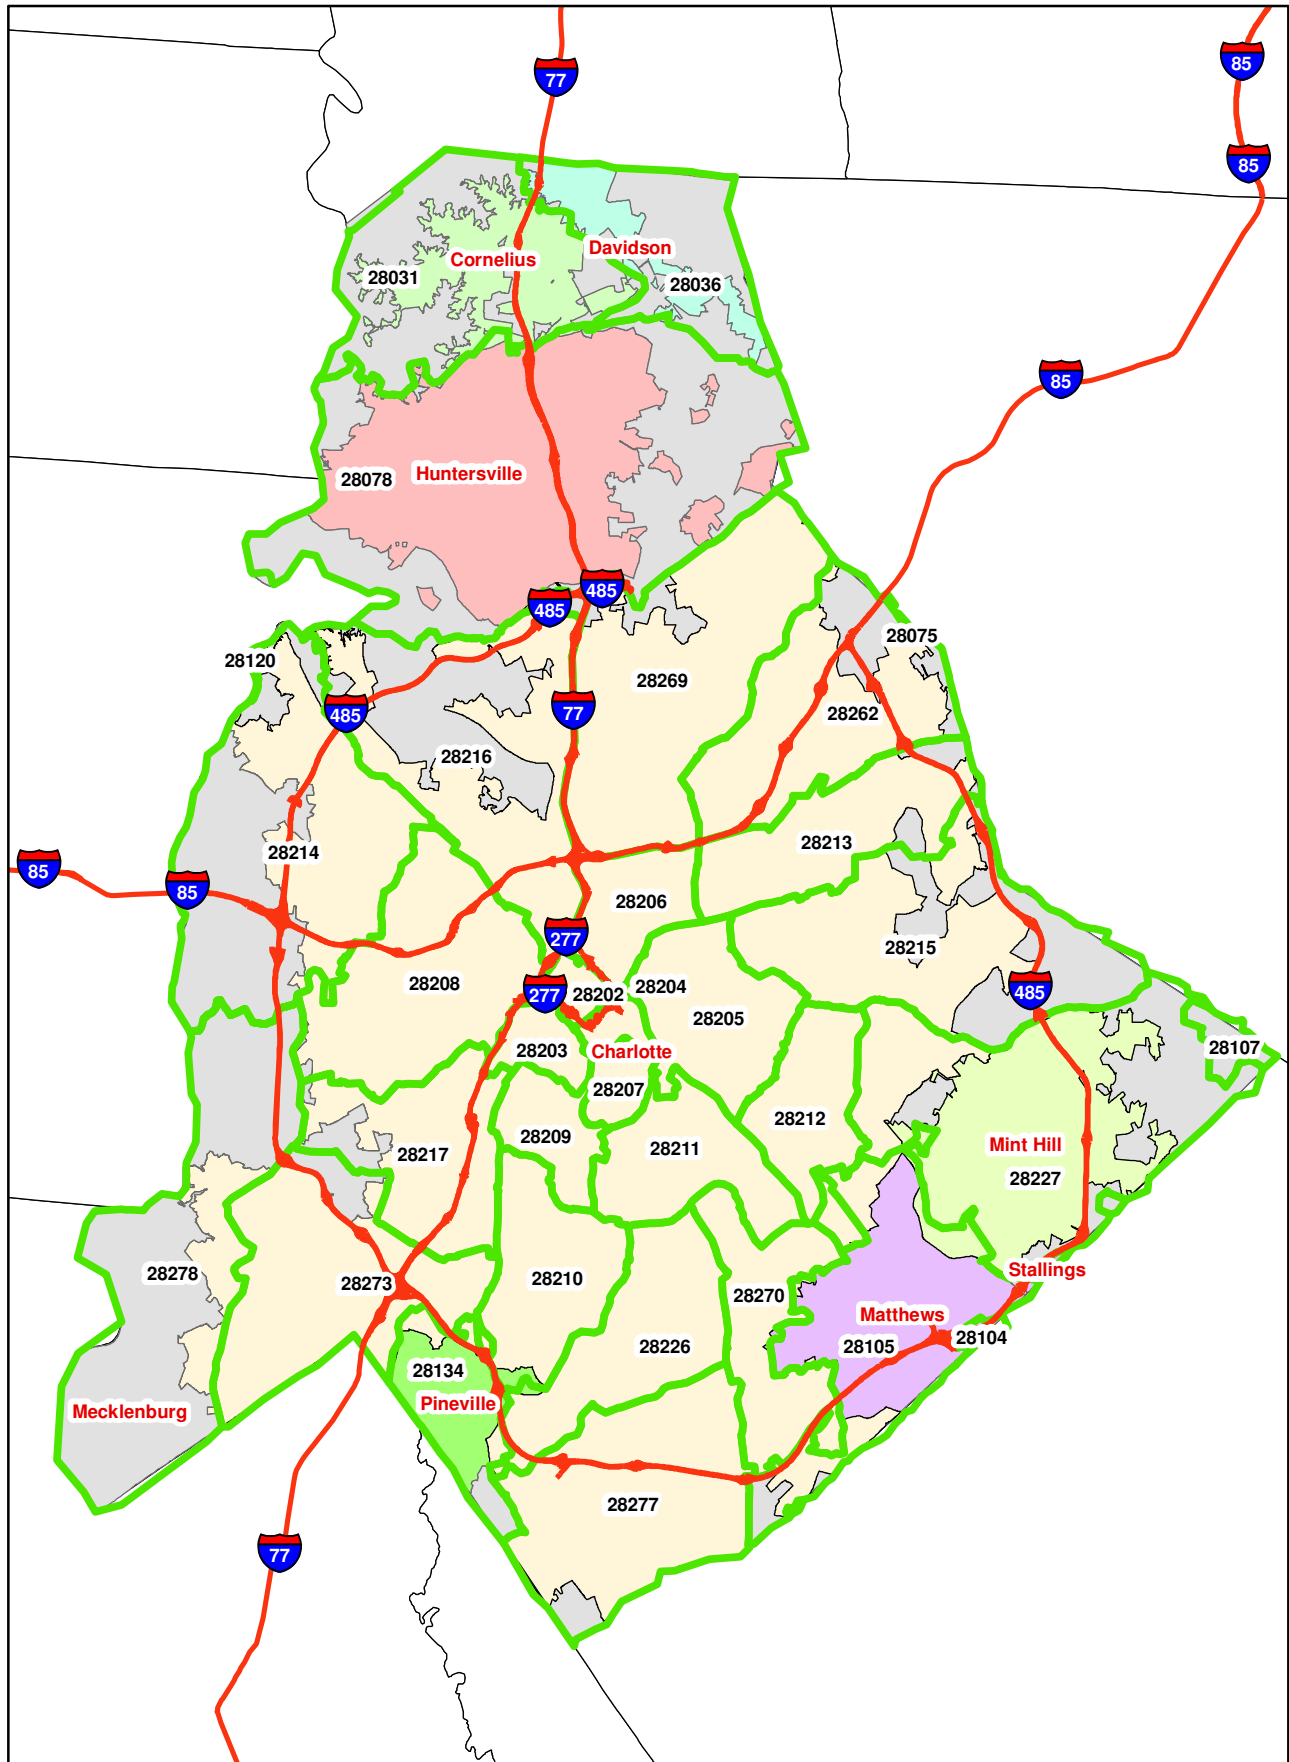

Mecklenburg County, NC Zip Code Boundaries

Source: Mecklenburg County GIS

Date: 03/19/2010

This map is prepared for the inventory of real property within Mecklenburg County and is compiled from recorded deeds, plats, tax maps, surveys, planimetric maps, and other public records and data. Users of this map are hereby notified that the aforementioned public primary information sources should be consulted for verification. Mecklenburg County and its mapping contractors assume no legal responsibility for the information contained herein.